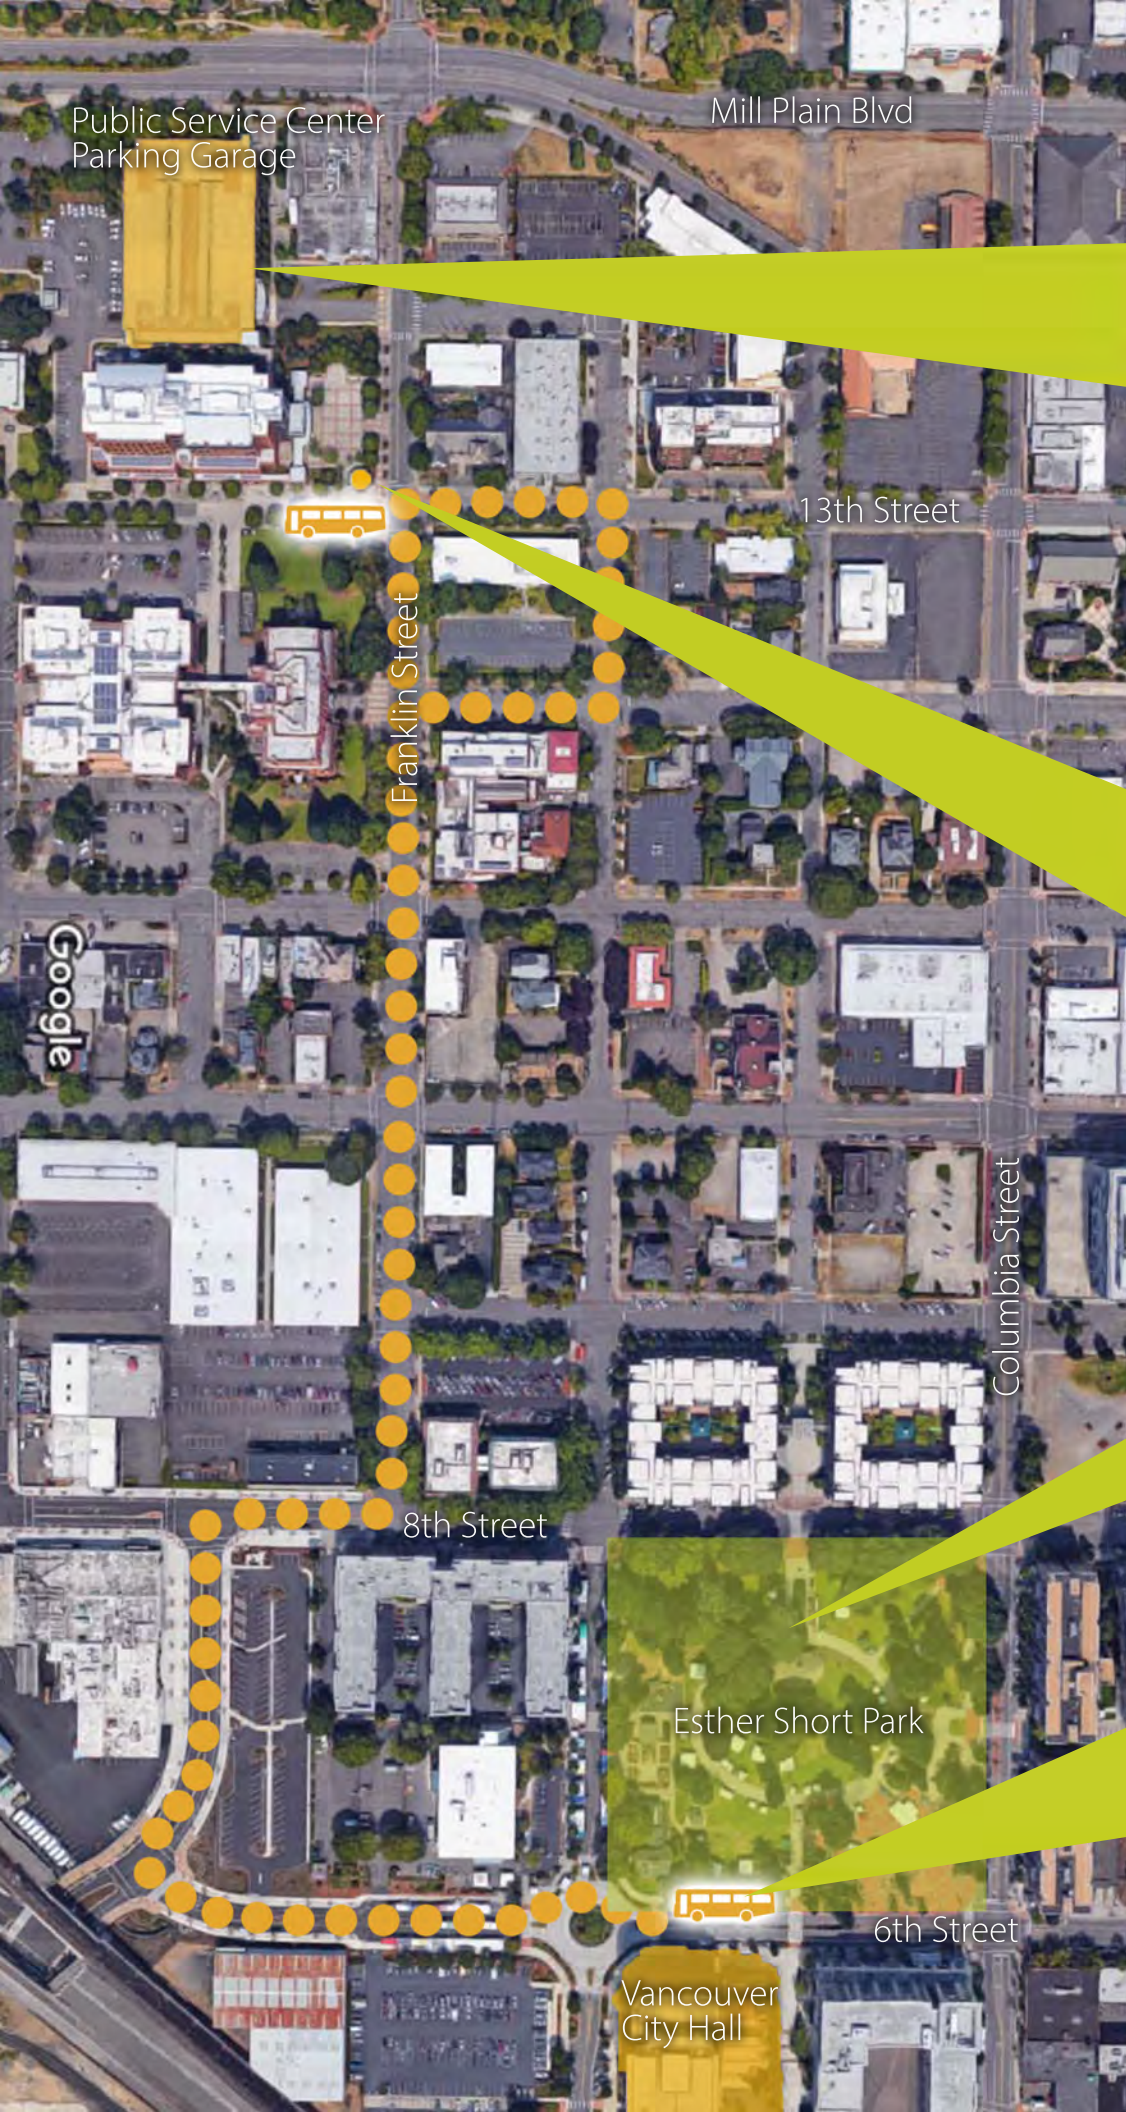

Public Service Center  
Parking Garage

Mill Plain Blvd

13th Street

Franklin Street

Columbia Street

8th Street

Esther Short Park

6th Street

**Recycled Arts Festival  
at Esther Short Park!**

**Esther Short Park  
Shuttle Stop: on 6th  
Street by the Slocum  
House, across the  
street from City Hall**

**Shuttle is ADA  
accessible**

**Shuttle runs during  
festival hours**